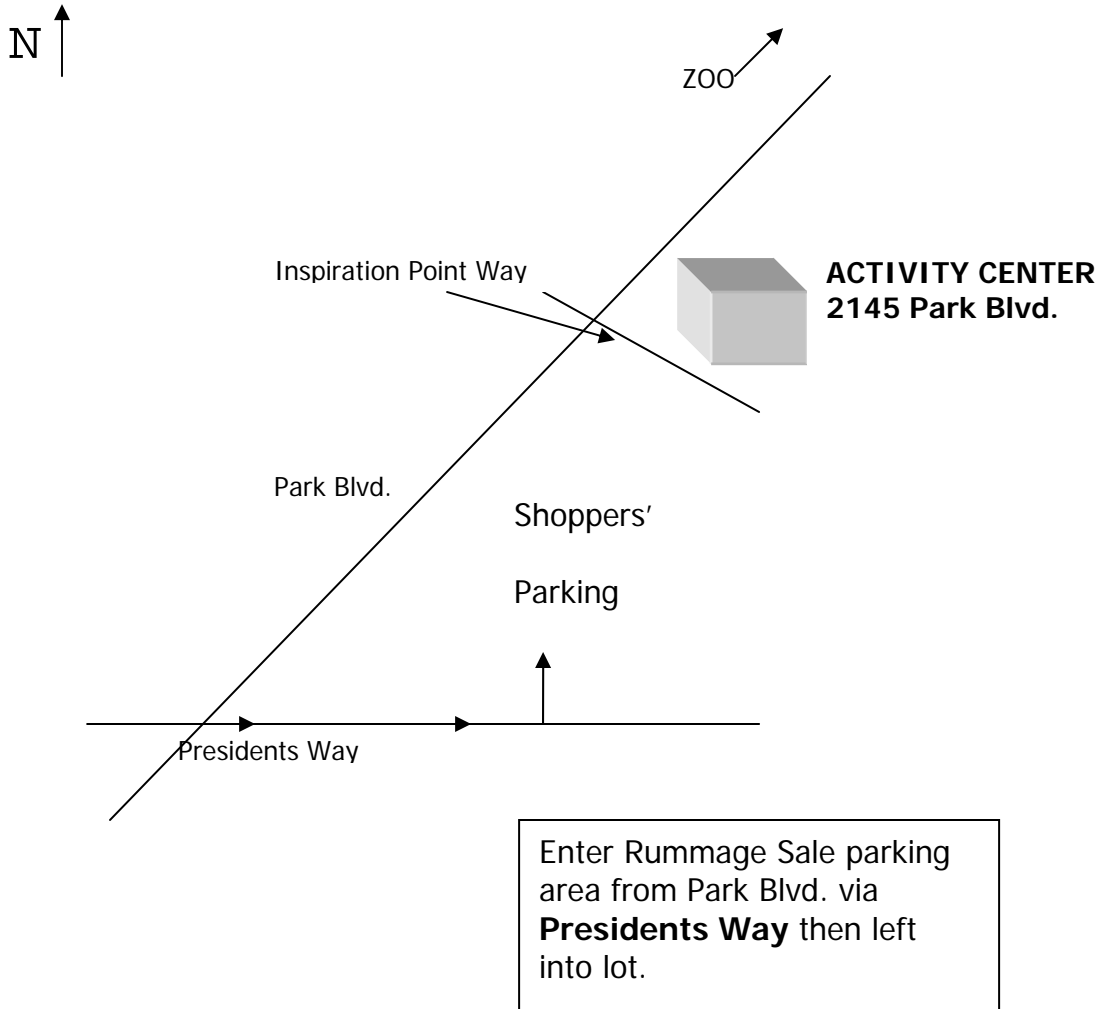

# THURSDAY CLUB RUMMAGE SALE - LOCATION MAP

The Activity Center is located on the east side of Park Blvd. across from the World Beat Center and adjacent to the Naval Hospital and Veterans Memorial building. Access Park Blvd. from Hwy 163 or Interstate 5.